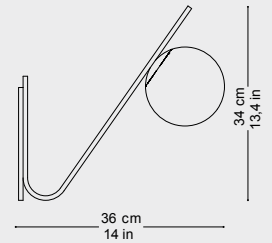

DAPHNE

Centro Stile Esperia, 2020

DAPHNE

Table

DIMENSION

Height: H 40 cm / 15 In
Glass Diameter: 15 cm / 6 In
Weight: 5 Kg

LIGHT SOURCES

1x G9 Led: 10W

DAPHNE

Wall

DIMENSION

Height: H 40 cm / 15 In
Glass Diameter: 15 cm / 5,9 In
Weight: 6 Kg

LIGHT SOURCES

1x G9 Led Max: 10W

DAPHNE

Suspension

DIMENSION

Height: H 75 cm / 29 In
Glass Diameter: 30 cm / 12 In
Weight: 10 Kg

LIGHT SOURCES

1x E27/E26 Led Max: 30W

DAPHNE

Floor

DIMENSION

Height: H 153 cm / 61 In
Glass Diameter: 30 cm / 12 In
Weight: 23 Kg