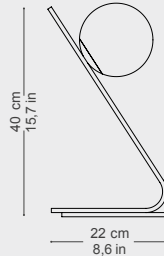

DAPHNE

Centro Stile Esperia, 2020

DAPHNE

Table

DIMENSION

Height: H 40 cm / 15 In
Glass Diameter: 15 cm / 6 In
Weight: 5 Kg

LIGHT SOURCES

1x G9 Led: 10W

DAPHNE

Wall

DIMENSION

Height: H 40 cm / 15 In
Glass Diameter: 15 cm / 5,9 In
Weight: 6 Kg

LIGHT SOURCES

1x G9 Led Max: 10W

DAPHNE

Suspension

DIMENSION

Height: H 75 cm / 29 In
Glass Diameter: 30 cm / 12 In
Weight: 10 Kg

LIGHT SOURCES

1x E27/E26 Led Max: 30W

DAPHNE

Floor

DIMENSION

Height: H 153 cm / 61 In
Glass Diameter: 30 cm / 12 In
Weight: 23 Kg