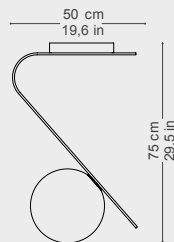

DAPHNE

Centro Stile Esperia, 2020

DAPHNE

Table

DIMENSION

Height: H 40 cm / 15 In
Glass Diameter: 15 cm / 6 In
Weight: 5 Kg

LIGHT SOURCES

1x G9 Led: 10W

DAPHNE

Wall

DIMENSION

Height: H 40 cm / 15 In
Glass Diameter: 15 cm / 5,9 In
Weight: 6 Kg

LIGHT SOURCES

1x G9 Led Max: 10W

DAPHNE

Suspension

DIMENSION

Height: H 75 cm / 29 In
Glass Diameter: 30 cm / 12 In
Weight: 10 Kg

LIGHT SOURCES

1x E27/E26 Led Max: 30W

DAPHNE

Floor

DIMENSION

Height: H 153 cm / 61 In
Glass Diameter: 30 cm / 12 In
Weight: 23 Kg